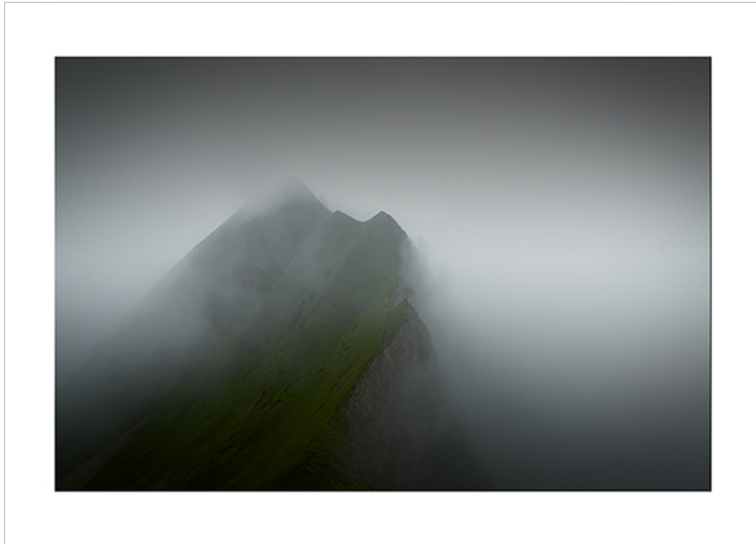

In Search of Silence – Allgaeuw, 2016

Printed on Hahnemuhle paper, type Fine Art Photo Rag Ultra Smooth, 305 gsm, 100% cotton/white. **Dimensions:** 42 H x 57 W cm, other sizes are possible.